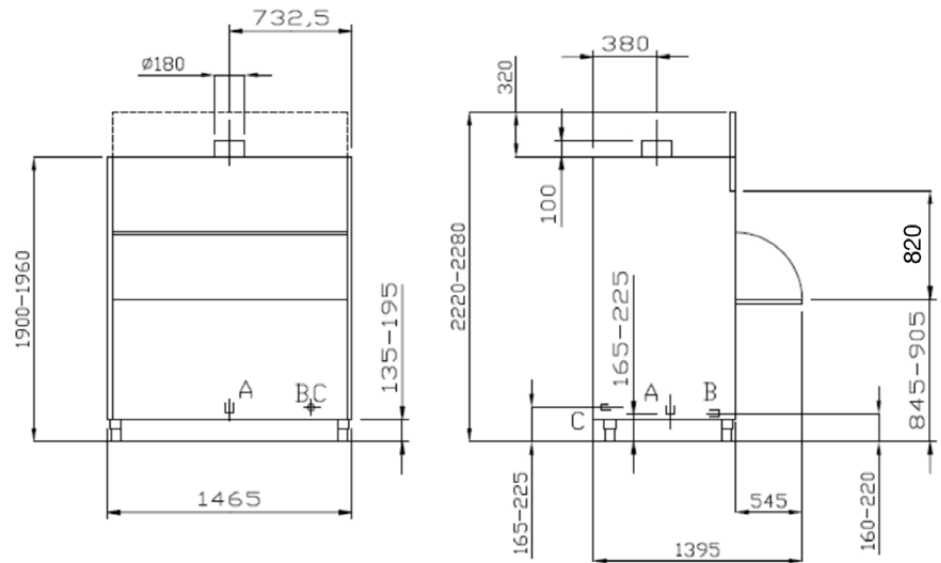

UTENSIL POT WASHERS

IM1000

The IM1000 commercial potwasher is perfect for taking on even the biggest items in the kitchen, with its massive 1320 x 700 baskets and 850mm high door opening it is guaranteed to take on the biggest jobs with ease.

INCLUSIONS

- 1 x Generic steel basket 1320mm x 700mm
- 1 x Water connection hose
- 1 x Operating manual

TECHNICAL DATA

Height

Cabinet	1760 mm
Cabinet inc. legs	1900-1960 mm
With hood extended	2220-2280 mm
Usable Wash	820 mm

Width

Cabinet	1465 mm
---------	---------

Depth

Cabinet	853 mm
With door open	1395 mm

Capacities

Loads/Hour	up to 30*
Water per Cycle	8L
Wash Pump	3000W x 2
Rinse Pump	200W x 2
Wash Tank Litres	131
Rinse Litres	17
Element (wash)	8000W
Element (rinse)	9500W
Detergent Injection	yes
Rinse Aid Injection	yes