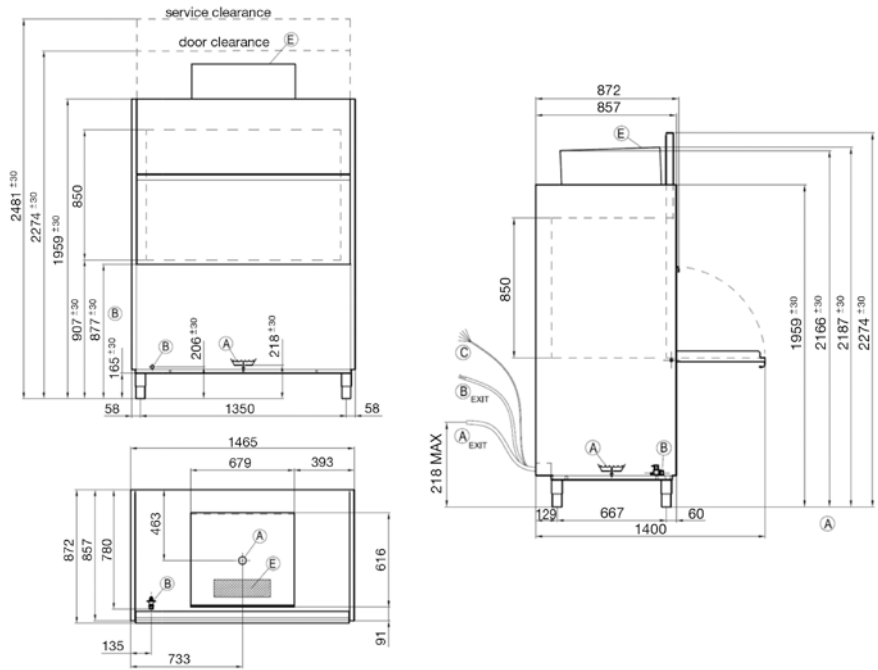

UTENSIL POT WASHERS

IM1000 R

The IM1000 R commercial Utensil/potwasher with heat recovery is perfect for taking on even the biggest items in the kitchen, with its massive 1320 x 700 baskets and 850mm high door opening it is guaranteed to take on the biggest jobs with ease.

INCLUSIONS

- 1 x Generic steel basket 1320mm x 700mm
- 1 x Water connection hose
- 1 x Steam condenser
- 1 x Operating manual

TECHNICAL DATA

Height

Cabinet inc. legs	2187-2217 mm
With hood extended	2274-2304 mm
Service Height	2480-2510 mm
Usable Wash	820 mm

Width

Cabinet	1465 mm
---------	---------

Depth

Cabinet	857 mm
With door open	1400 mm

Capacities

Loads/Hour	up to 30*
Water per Cycle	6L
Wash Pump	2700W x 2
Rinse Pump	200W x 2
Wash Tank Litres	131
Rinse Litres	17
Element (wash)	10500W
Element (rinse)	10500W
Detergent Injection	yes
Rinse Aid Injection	yes

Temperatures

Wash Degrees C	60 °C
Rinse Degrees C	82 °C

Plumbing

Drain	Gravity
Water	¾" BSP (hot)

Electrical

Volts/Hz/Phase	400V/50Hz/3+N
Amps	32Amps/Ph

* Subject to incoming water temperature